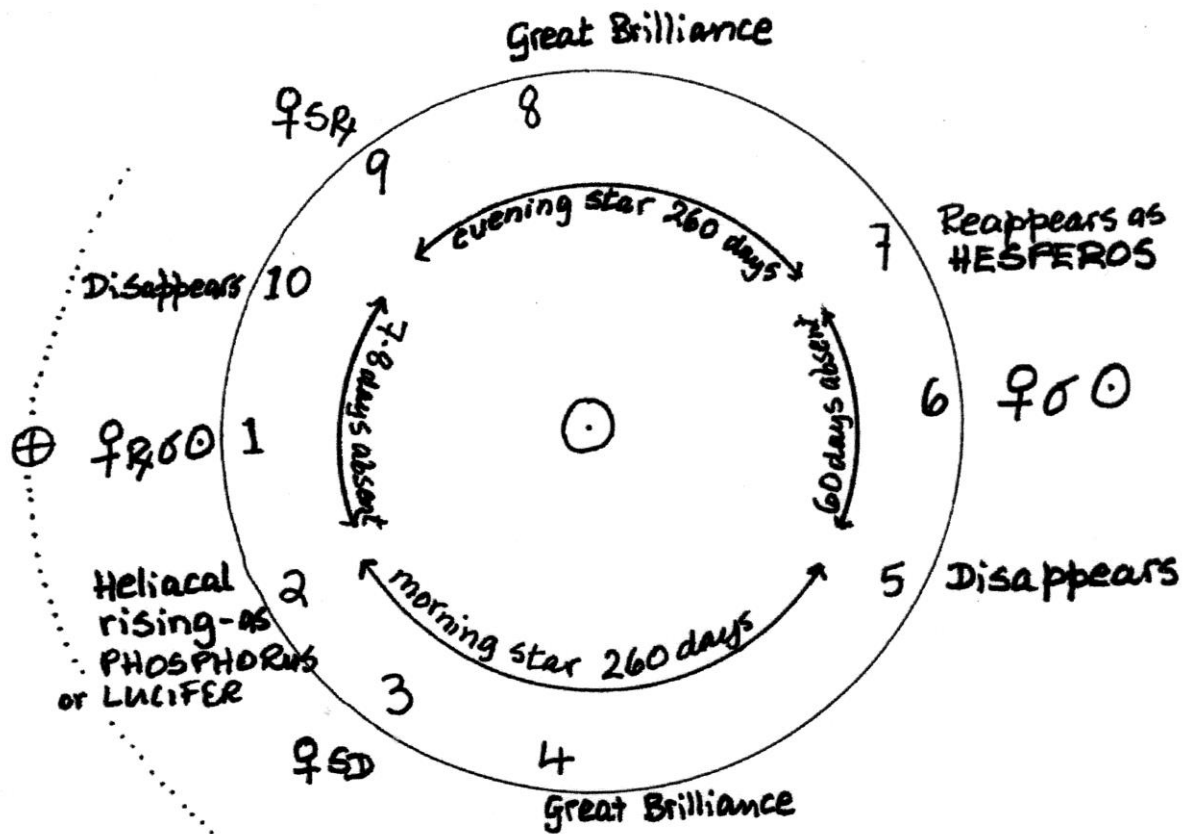

VENUS CYCLE 1900 - 2044

Dates of her Retrograde and Direct stations, and conjunctions with the Sun. All times are GMT. Note that these alternate between Inferior (Interior) and Superior (Exterior) conjunctions. When at Inferior conjunction (Interior, point 1 below), Venus is Retrograde (marked R) and located between the Sun and the Earth; when at Superior conjunction (Exterior, point 6 below), Venus is going Direct (marked D) and the Sun is between Venus and the Earth (so 'exterior' to the Sun from a geocentric viewpoint). See diagram below:

Use this list to 'track' the 8-year cycle of Venus returning to almost exactly the same place in the zodiac, for a similar Retrograde cycle.

- Note especially the first one which occurred in your life as the repeats of this one, every 8 years, will be powerful and significant.
- Read the information on my website to understand the process more deeply.
- Knowing the dates ahead can help you prepare to engage with the process more fruitfully, and also help you understand relationship dynamics.
- If politics and history interest you, this list will enable you to research world events occurring at around these times.
- See the extensive ephemeris on www.astro.com or more detailed information