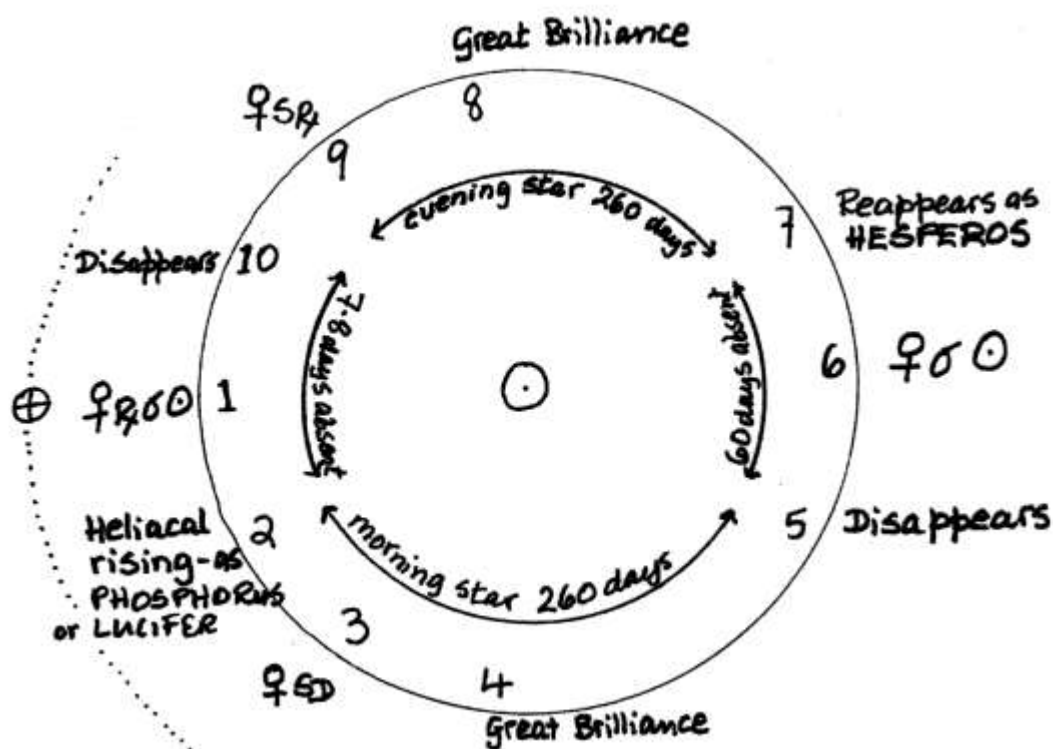

The Cycle of Venus

The list below gives the dates which correspond to the numbered points above.

The Synodic Cycle of Venus is 584 days (from one heliocentric conjunction with the Sun to the next one).

Note that $584 \times 5 = 365 \times 8 = 2920$. i.e. there are exactly 5 Venus cycles in every 8 years, and the significant points migrate slowly retrograde through the zodiac. This means that every 8 years the same Rx loop occurs at the same time of year, covering the same degrees of the zodiac. Psychologically, it represents a time of the most profound maturing of the soul through the purification of the heart. We are invited to include that which has been excluded, to make amends internally, to seek forgiveness and to process unfinished business so that we may be renewed and released. (All times are GMT)

6.	January 9, 2018 – Exterior conjunction	18°57' Capricorn	07:02
7.	Feb 19, 2018 – RISE AS EVENING STAR ('Hesperos')	10°42' Pisces	12:29
September 3, 2018 – Venus at 25°14' Libra, [position of SD November 11, 2018]			
8.	September 25, 2018 – Great brilliance	10°50' Scorpio	04:25
9.	October 5, 2018 – Venus SRx: Retrograde	10°50' Scorpio	19:04
10.	October 22, 2018 – Evening set	5°48' Scorpio	01:22
1.	October 26, 2017 – Interior conjunction	3°6' Scorpio	14:16
2.	October 31, 2018 – HELIACAL RISE ('Lucifer') Morning Star	29°54' Libra	23:43
3.	November 16, 2018 – Venus SD: Direct	25°14' Libra	10:51
4.	November 30, 2018 – Great Brilliance	28°40' Libra	02.31
December 17, 2018 – Venus at 10°40' Scorpio [position of earlier SRx Oct 5, 2018]			
5.	July 8, 2019 – MORNING SET	6°25' Cancer	21:14
6.	August 14, 2019 – Exterior conjunction	21°11' Capricorn	06.07