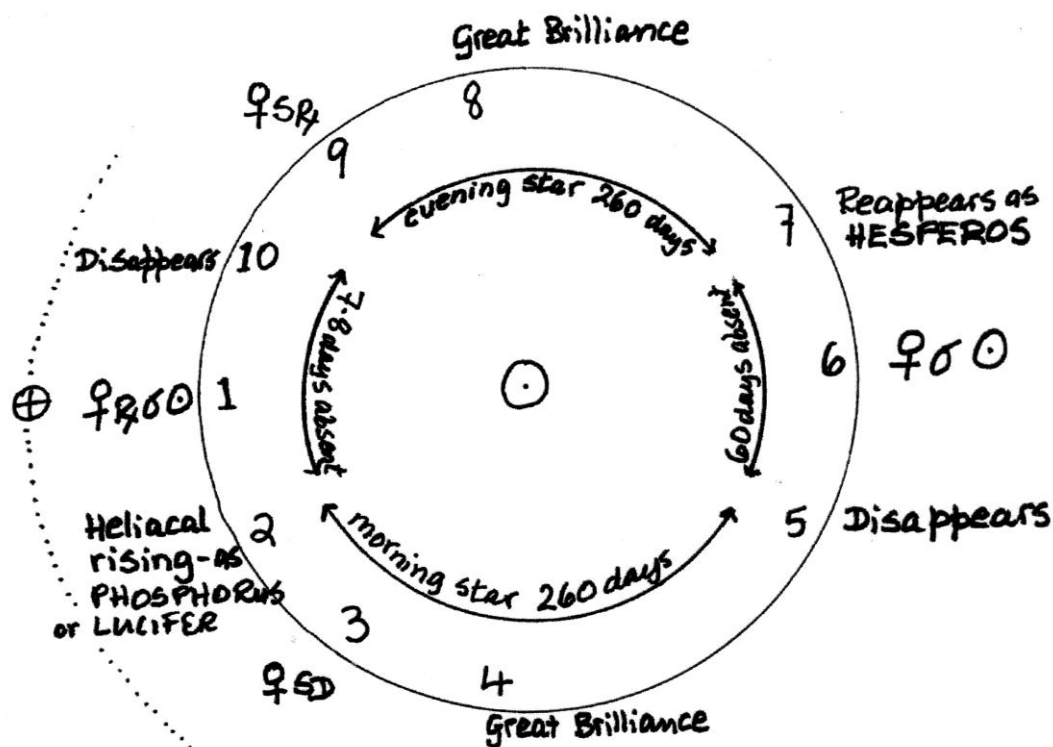

The Cycle of Venus

The list below gives the dates which correspond to the numbered points above.

The Synodic Cycle of Venus is 584 days (from one conjunction with the Sun to the next one).

Note that $584 \times 5 = 365 \times 8 = 2920$. i.e. there are exactly 5 Venus cycles in every 8 years, and the significant points migrate slowly retrograde through the zodiac. This means that every 8 years the same Rx loop occurs at the same time of year, covering the same degrees of the zodiac. Psychologically, it represents a time of the most profound maturing of the soul through the purification of the heart. We are invited to include that which has been excluded, to make amends internally, to seek forgiveness and to process unfinished business so that we may be renewed and released. (All times are GMT)

6.	August 16, 2011 – Exterior conjunction	23.17 Leo	12.08
7.	September 22, 2011 – RISE AS EVENING STAR ('Hesperos')	8.40 Libra	02.08
	<i>April 12, 2012 – Venus at 7.29 Gemini, the degree of later SD on 27.6.2012</i>		
	<i>April 23, 2012 – Venus at 15.44 Gemini, the degree of Int. Conj on 6.6.2012 = TRANSIT</i>		
8.	April 30, 2012 – Great brilliance	20.11 Gemini	22.07
9.	May 15, 2012 - Venus SRx: Retrograde	23.59 Gemini	14.33
10.	May 30, 2012 – Evening set	19.33 Gemini	17.21
1.	June 6, 2012 – Interior conjunction	15.44 Gemini	01.09

TRANSIT: June 5, 22.10 > June 6, 04.49

2.	June 12, 2012 – HELIACAL RISE ('Lucifer') as Morning Star	11.55 Gemini	09.53
3.	June 27, 2012 – Venus SD: Direct	7.29 Gemini	15.07
4.	July 10, 2012 – Great Brilliance	10.32 Gemini	20.36
	<i>July 31, 2012 – Venus at 23.59 Gemini, the degree of earlier SRx on 15.5.2012</i>		
5.	February 2, 2013 - MORNING SET	18.9 Aquarius	14.35
6.	March 28, 2013 – Exterior conjunction	8.10 Aries	17.05